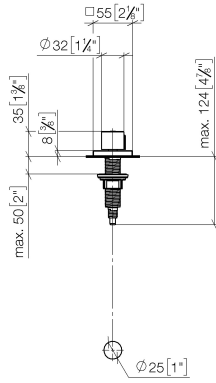

Strainer waste with control handle - Chrome

LOT

10 711 970

- control for single basin
- including adapter for Bowden cable

Fits LOT

	Chrome	10 711 970-00
	Brushed Platinum	10 711 970-06
	Platinum	10 711 970-08
	Durabress (23kt Gold)	10 711 970-09
	Dark Chrome	10 711 970-19
	Brushed Durabress (23kt Gold)	10 711 970-28
	Matte Black	10 711 970-33
	Brushed Champagne (22kt Gold)	10 711 970-46
	Champagne (22kt Gold)	10 711 970-47
	Brushed Chrome	10 711 970-93
	Brushed Dark Platinum	10 711 970-99

10 711 970

mm [inches]

10 711 970

Parts for other finishes can be found here: Brushed Platinum

Spare parts list

No.	Item Number	Name	Quantity used	Delivery time
1	09 20 97 030-00	handle	1	10
2	90 12 12 002 00 90	fixing cap	1	2
3	09 27 87 007-00	rosette	1	10
4	90 14 10 043 00 90	seal	1	2
5	09 14 10 042 90	seal	1	2
6	09 29 06 087-00	spindle	1	10
7	04 30 01 029 00 90	adaptor	1	2
8	09 24 03 175 90	adaptor	1	2
9	09 11 10 073-07	connection	1	30
10	09 11 10 074-07	connection	1	30
11	09 11 10 079-07	connection	1	30
12	09 30 11 087 90	disc	1	2
13	09 23 30 024-07	nut	1	30